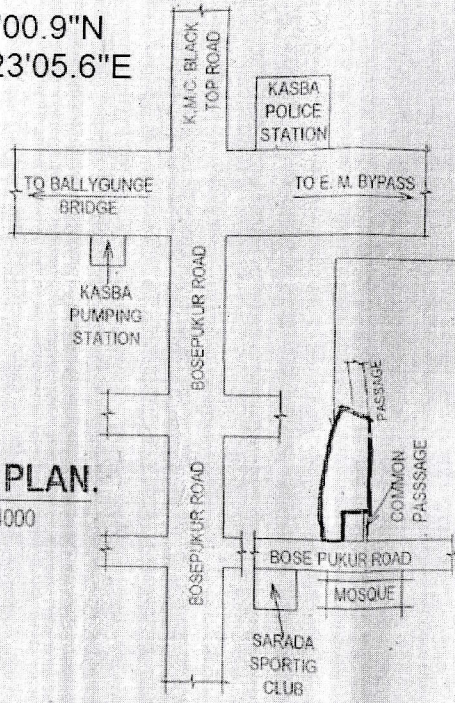

PROPOSED SITE
75, BOSEPUKUR ROAD, WARD NO.
91, P. S. KASBA, KOLKATA 700 042
UNDER BOROUGH X [K.M.C.]

Latitude - 22°31'00.9"N
Longitude - 88°23'05.6"E

PROPOSED SITE
75, BOSEPUKUR ROAD, WARD NO.
91, P. S. KASBA, KOLKATA 700 042
UNDER BOROUGH X [K.M.C.]

LOCATION PLAN.
SCALE : 1 : 4000

TARUSH MANAGEMENT PVT. LTD.

[Handwritten Signature]
Director.